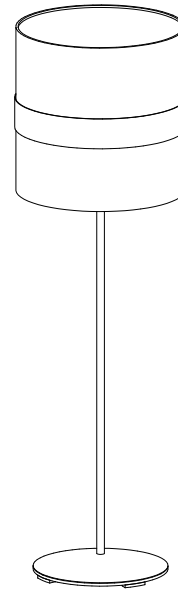

BAMBA FLOOR LAMP

KEVIN REILLY
COLLECTION

DIAMETER: 56.5 CM HEIGHT: 173.0 CM

CUSTOM OPTIONS ALSO AVAILABLE

STANDARD SHADE MATERIAL SAIL CLOTH OR TRI-LAM PAPER

OUTDOOR STAINLESS FINISHES:

DARK

BRONZE

DARK
BRONZE

SATIN
BLACK

MINERAL
WHITE

WWW.KEVINREILLYCOLLECTION.COM

ALL KEVIN REILLY LIGHTING IS TRADEMARKED. FIXTURES WITH ELECTRIFIED CANDLES ARE US PATENT PROTECTED.
PATENT NO. 6, 729, 748 B2 COPY PROHIBITED. UL LISTED AND CE LISTED.