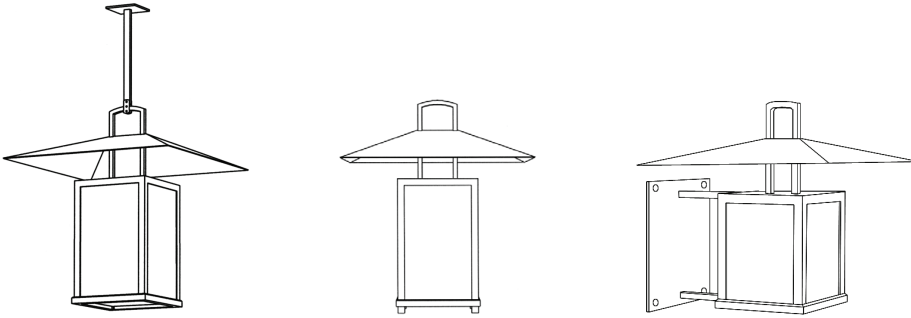

CAELUM

KEVIN REILLY COLLECTION

SIZE 1	WIDTH: 78.7 CM	DEPTH: 78.7 CM	HEIGHT: 78.7 CM
SIZE 2	WIDTH: 66.0 CM	DEPTH: 66.0 CM	HEIGHT: 66.0 CM
SIZE 3	WIDTH: 53.3 CM	DEPTH: 53.3 CM	HEIGHT: 53.3 CM
SIZE 4	WIDTH: 40.6 CM	DEPTH: 40.6 CM	HEIGHT: 40.6 CM
SIZE 5	WIDTH: 27.9 CM	DEPTH: 27.9 CM	HEIGHT: 27.9 CM