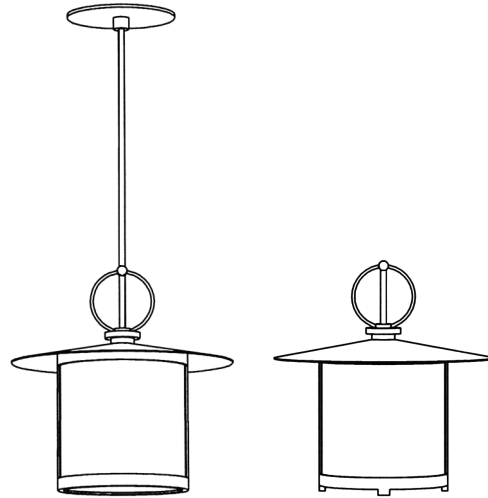

CERCHIO HANGING LIGHT

KEVIN REILLY
COLLECTION

SIZE 1	DIAMETER: 62.2 CM	HEIGHT: 66.7 CM
SIZE 2	DIAMETER: 53.3 CM	HEIGHT: 57.1 CM
SIZE 3	DIAMETER: 44.4 CM	HEIGHT: 47.6 CM
SIZE 4	DIAMETER: 35.5 CM	HEIGHT: 38.0 CM
SIZE 5	DIAMETER: 26.7 CM	HEIGHT: 28.6 CM