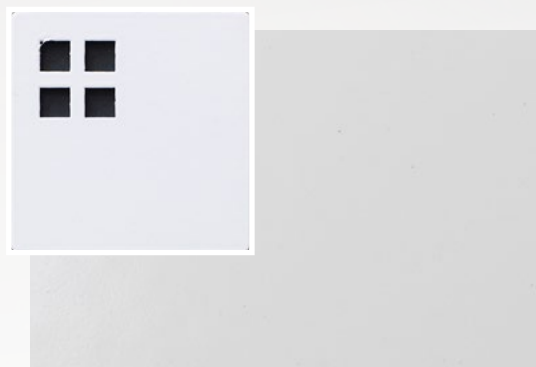

# INDOOR LIGHTING FINISHES

Steel Dark Patina

Steel Bronze Powder

Steel Bronze Patina

Steel Natural

Steel Ash Patina

Steel Graphite

# OUTDOOR LIGHTING FINISHES

Stainless Dark

Stainless Satin Black

Stainless Bronze

Stainless Mineral White

Stainless Dark Bronze

Stainless Ash Exterior

\*All outdoor fixtures are fabricated in stainless steel and designed to fully withstand the elements.