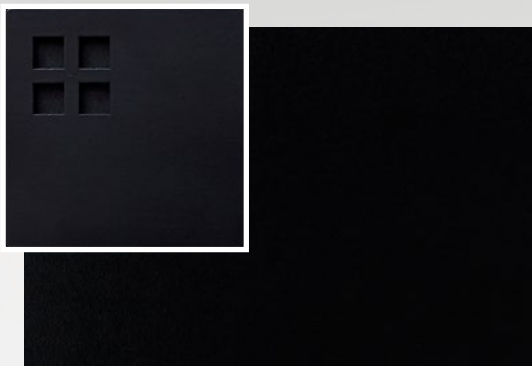

# INDOOR LIGHTING FINISHES

Steel Dark Patina

Steel Bronze Powder

Steel Bronze Patina

Steel Natural

Steel Ash Patina

Steel Graphite