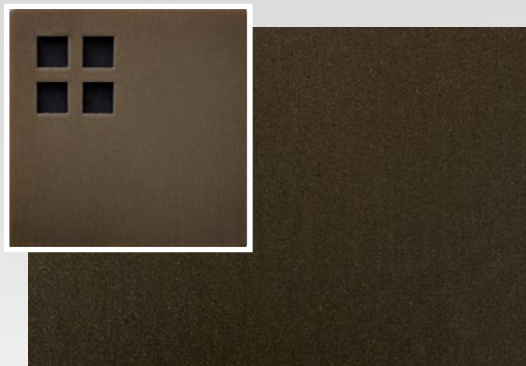

## SHADES:

Customer's own material may be used for shades.

Sample for approval required prior to production.

Standard shade material for indoor use - aquarelle paper.

Standard shade material for outdoor use - frosted glass.

# INDOOR LIGHTING FINISHES

Steel Dark Patina

Steel Bronze Powder

Steel Bronze Patina

Steel Natural

Steel Ash Patina

Steel Graphite