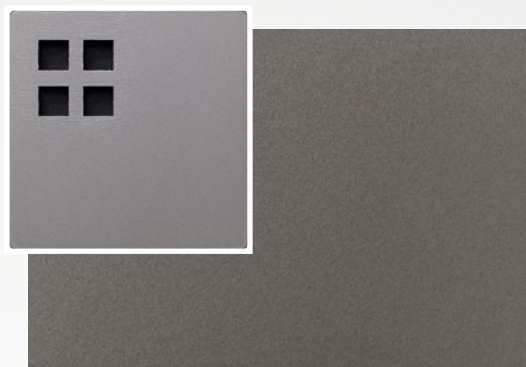

## SHADES:

Customer's own material may be used for shades.

Sample for approval required prior to production.

Standard shade material for indoor use - aquarelle paper.

Standard shade material for outdoor use - frosted glass.

# INDOOR LIGHTING FINISHES

Steel Dark Patina

Steel Bronze Powder

Steel Bronze Patina

Steel Natural

Steel Ash Patina

Steel Graphite

# OUTDOOR LIGHTING FINISHES

Stainless Dark

Stainless Satin Black

Stainless Bronze

Stainless Mineral White

Stainless Dark Bronze

Stainless Ash Exterior

\*All outdoor fixtures are fabricated in stainless steel and designed to fully withstand the elements.