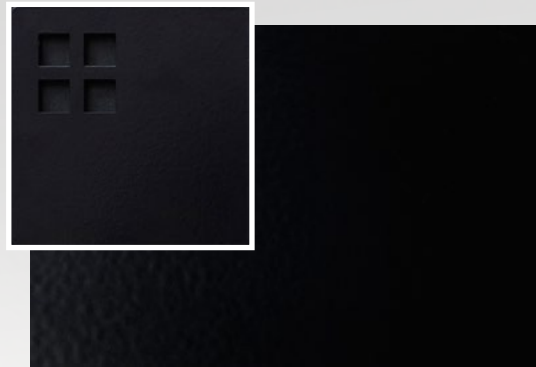

Stainless Satin Black