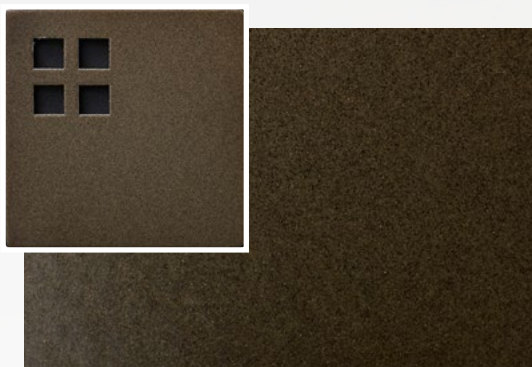

## SHADES:

Customer's own material may be used for shades.

Sample for approval required prior to production.

Standard shade material for indoor use - aquarelle paper.

Standard shade material for outdoor use - frosted glass.

# INDOOR LIGHTING FINISHES

Steel Dark Patina

Steel Bronze Powder

Steel Bronze Patina

Steel Natural

Steel Ash Patina

Steel Graphite

# OUTDOOR LIGHTING FINISHES

Stainless Dark

Stainless Satin Black

Stainless Bronze

Stainless Mineral White

Stainless Dark Bronze

Stainless Ash Exterior

\*All outdoor fixtures are fabricated in stainless steel and designed to fully withstand the elements.