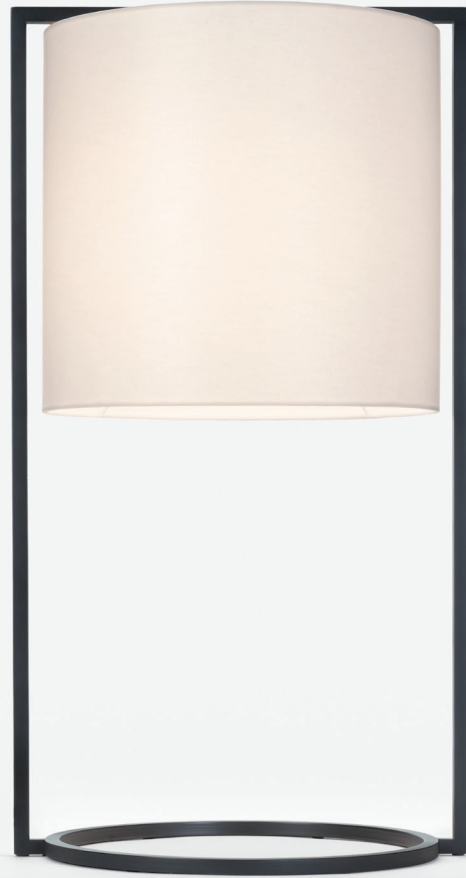

PATTERN

PATTERN FLOOR LAMP

Size 1 48.3W x 48.3D x 163.8H cm

PATTERN TABLE LAMP

Size 1 43.2W x 38.1D x 78.7H cm

PATTERN DESK LAMP

Size 1 36.8W x 31.6D x 71.1H cm

Base and shade are round
Custom options also available
Indoor Finish options

SHADES:
Standard and Custom options available

INDOOR LIGHTING FINISHES

Steel Dark Patina

Steel Bronze Powder

Steel Bronze Patina

Steel Natural

Steel Ash Patina

Steel Graphite