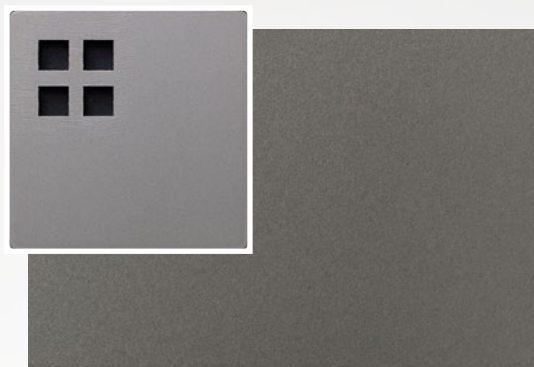

SEVA

KEVIN REILLY COLLECTION

SIZES:

Size 1 46W x 28D x 71H cm

Size 2 147W x 28D x 71H cm

Custom options also available

Finish options: Steel Dark patina, Steel Bronze patina, Steel Ash patina, Steel Graphite patina (*pictured*), Natural Steel, or Mineral White

Interior Shade Finishes: Clay powder coat, Dark Red powder coat, Golden powder coat, or Mineral White powder coat

MOUNTING OPTIONS:

Hanging

WWW.KEVINREILLYCOLLECTION.COM

ALL KEVIN REILLY LIGHTING IS TRADEMARKED. FIXTURES WITH ELECTRIFIED CANDLES ARE U.S. PATENT PROTECTED. PUBLICATION NO. US6, 729, 748 B2 COPY PROHIBITED. UL APPROVED

INDOOR LIGHTING FINISHES

Steel Dark Patina

Steel Bronze Powder

Steel Bronze Patina

Steel Natural

Steel Ash Patina

Steel Graphite