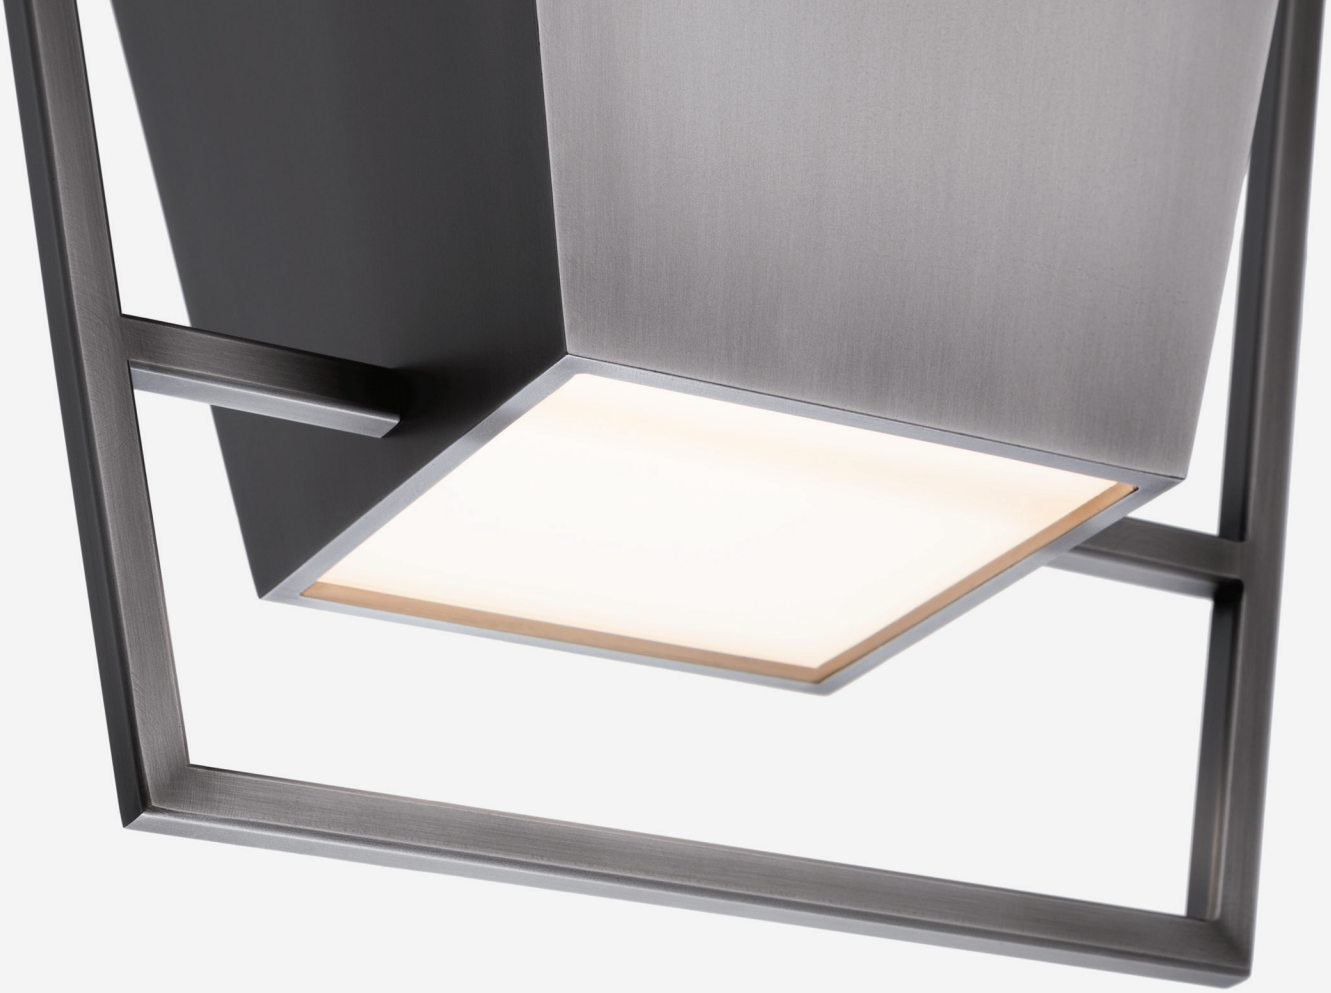

SEVA

KEVIN REILLY COLLECTION

SIZES:

Size 1 46W x 28D x 71H cm

Size 2 147W x 28D x 71H cm

Custom options also available

Finish options: Steel Dark patina, Steel Bronze patina, Steel Ash patina, Steel Graphite patina (*pictured*), Natural Steel, or Mineral White

Interior Shade Finishes: Clay powder coat, Dark Red powder coat, Golden powder coat, or Mineral White powder coat

MOUNTING OPTIONS:

Hanging

WWW.KEVINREILLYCOLLECTION.COM

ALL KEVIN REILLY LIGHTING IS TRADEMARKED. FIXTURES WITH ELECTRIFIED CANDLES ARE U.S. PATENT PROTECTED. PUBLICATION NO. US6, 729, 748 B2 COPY PROHIBITED. UL APPROVED

INDOOR LIGHTING FINISHES

Steel Dark Patina

Steel Bronze Powder

Steel Bronze Patina

Steel Natural

Steel Ash Patina

Steel Graphite