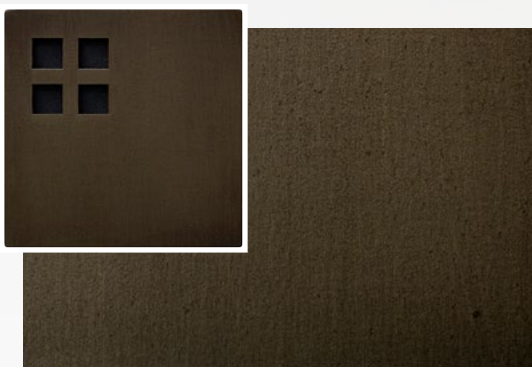

SEVA

KEVIN REILLY COLLECTION

SIZES:

Size 1 46W x 28D x 71H cm

Size 2 147W x 28D x 71H cm

Custom options also available

Finish options: Steel Dark patina, Steel Bronze patina, Steel Ash patina, Steel Graphite patina (*pictured*), Natural Steel, or Mineral White

Interior Shade Finishes: Clay powder coat, Dark Red powder coat, Golden powder coat, or Mineral White powder coat

MOUNTING OPTIONS:

Hanging

WWW.KEVINREILLYCOLLECTION.COM

ALL KEVIN REILLY LIGHTING IS TRADEMARKED. FIXTURES WITH ELECTRIFIED CANDLES ARE U.S. PATENT PROTECTED. PUBLICATION NO. US6, 729, 748 B2 COPY PROHIBITED. UL APPROVED

INDOOR LIGHTING FINISHES

Steel Dark Patina

Steel Bronze Powder

Steel Bronze Patina

Steel Natural

Steel Ash Patina

Steel Graphite