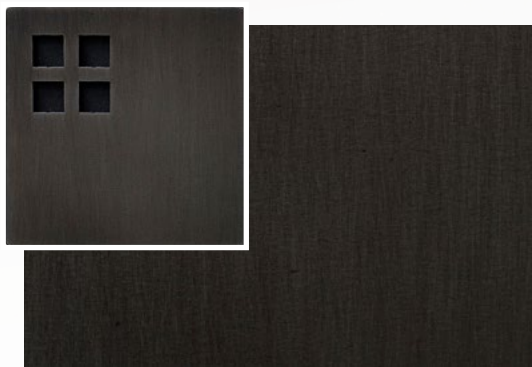

SEVA

KEVIN REILLY COLLECTION

SIZES:

Size 1 46W x 28D x 71H cm

Size 2 147W x 28D x 71H cm

Custom options also available

Finish options: Steel Dark patina, Steel Bronze patina, Steel Ash patina, Steel Graphite patina (*pictured*), Natural Steel, or Mineral White

Interior Shade Finishes: Clay powder coat, Dark Red powder coat, Golden powder coat, or Mineral White powder coat

MOUNTING OPTIONS:

Hanging

WWW.KEVINREILLYCOLLECTION.COM

ALL KEVIN REILLY LIGHTING IS TRADEMARKED. FIXTURES WITH ELECTRIFIED CANDLES ARE U.S. PATENT PROTECTED. PUBLICATION NO. US6, 729, 748 B2 COPY PROHIBITED. UL APPROVED

INDOOR LIGHTING FINISHES

Steel Dark Patina

Steel Bronze Powder

Steel Bronze Patina

Steel Natural

Steel Ash Patina

Steel Graphite