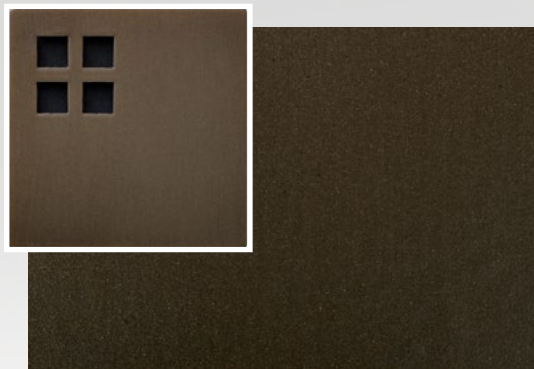

SEVA

KEVIN REILLY COLLECTION

SIZES:

Size 1 46W x 28D x 71H cm

Size 2 147W x 28D x 71H cm

Custom options also available

Finish options: Steel Dark patina, Steel Bronze patina, Steel Ash patina, Steel Graphite patina (*pictured*), Natural Steel, or Mineral White

Interior Shade Finishes: Clay powder coat, Dark Red powder coat, Golden powder coat, or Mineral White powder coat

MOUNTING OPTIONS:

Hanging

WWW.KEVINREILLYCOLLECTION.COM

ALL KEVIN REILLY LIGHTING IS TRADEMARKED. FIXTURES WITH ELECTRIFIED CANDLES ARE U.S. PATENT PROTECTED. PUBLICATION NO. US6, 729, 748 B2 COPY PROHIBITED. UL APPROVED

INDOOR LIGHTING FINISHES

Steel Dark Patina

Steel Bronze Powder

Steel Bronze Patina

Steel Natural

Steel Ash Patina

Steel Graphite