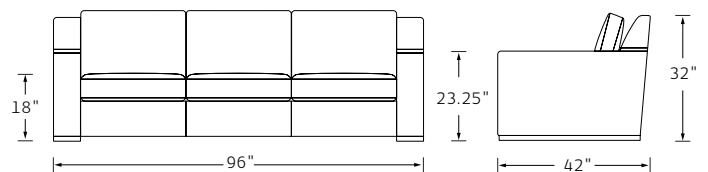

TROSCAN

FITZ SOFA
Shown in Walnut and COM

FITZ SOFA

Designed by Deirdre Jordan

MATERIALS Walnut.
Upholstery (COM/COL).

DIMENSIONS 4 Seat:
124 W x 42 D x 32 H
18 Seat Height
23.25 Arm Height

3 Seat:
96 W x 42 D x 32 H
18 Seat Height
23.25 Arm Height

COM/COL 3 Seat - 25 YDS/450 SQ FT
4 Seat - 29 YDS/522 SQ FT