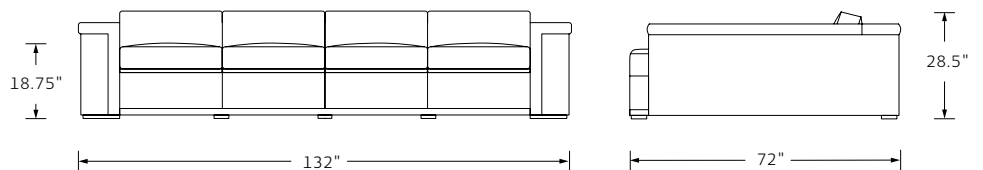

TROSCAN

NEWMAN SECTIONAL
Shown in Walnut and COM

NEWMAN SECTIONAL

Designed by Deirdre Jordan

MATERIALS Walnut. Upholstery (COM/COL).

DIMENSIONS 3 Seat - 1 Arm Unit:
94 W x 44 D x 28.5 H
18.75 Seat Height
25.5 Arm Height

1 Arm Chaise:
38 W x 72 D x 28.5 H
18.75 Seat Height
25.5 Arm Height

COM/COL 41 YDS/738 SQ FT

NOTES 2 Seat - 1 Arm also available